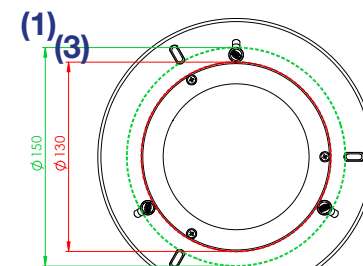

Mentioned dimensions are in mm unless noted otherwise.

## ASSF – Baader Solar Filter for Spotting Scopes, Telescopes and Camera-Lenses

Item #	Filter Name	ideally suited for aperture range ~	Aperture (mm /inch)	Outer Cell Diameter	Net Weight (g / oz)	Clamping Range	
						inner tube Ø	outer tube Ø
						with 13mm bolt	with 13mm bolt
2459335	ASSF 50	40 – 60	50 / 1,97	110	68 / 2.4	81 – 96	55 – 70
2459336	ASSF 65	55 – 75	65 / 2,56	125	77 / 2.7	96 – 111	70 – 85
2459337	ASSF 80	70 – 90	80 / 3,15	140	84 / 3.0	111 – 126	85 – 100
2459338	ASSF 100	90 – 110	100 / 3,94	160	93 / 3.3	131 – 146	105 – 120
2459339	ASSF 115	105 – 125	115 / 4,53	175	101 / 3.6	146 – 161	120 – 135
						with 10mm bolt	with 10mm bolt
2459340	ASSF 130	120 – 140	130 / 5,12	210	151 / 5.3	168 – 198	148 – 178
2459341	ASSF 150	140 – 160	150 / 5,91	230	167 / 5.9	188 – 218	168 – 198

Mentioned dimensions are in mm unless noted otherwise.

Align all filters with the optical aperture by adjusting the filter with the centering bolts to fit the inner or outer tube diameter.

Example: ASTF 100 with 10mm bolts